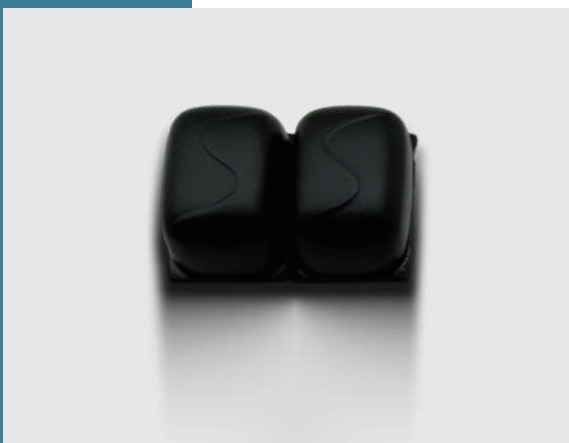

Mini Magnetic Algae Scraper

Suitable aquarium thickness ≤ 5 mm

Material	ABS
Size	3.5×2.5×2 cm