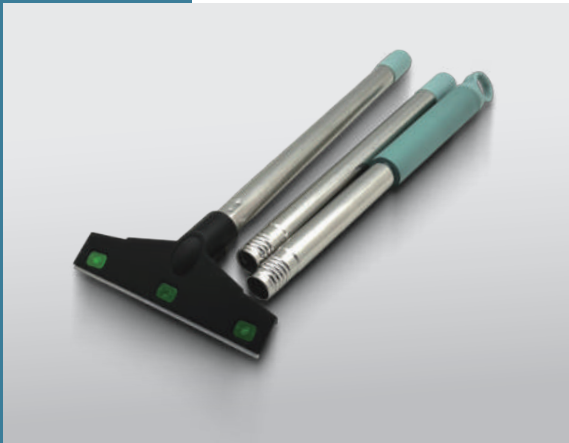

Material: Acrylic, Polystyrenre

Size: 25×25×27 cm

Stylist

LED Clip Light

Stackable design combined with high-quality materials ensures reliable performance and safety.
Dual power options: USB connectivity or battery operation for maximum convenience and flexibility.

Stylist LED Clip Light

Material: Polystyrene

Size: 260×30×50 mm

Color: 

Light Color

White	White light / 6500K*10
White & Blue	White & blue light / 6500K*5 + blue bulbs*5
Red	White & red light / 6500K*5 + red bulbs*5

LED Tube

Power	4W
LED Lamp	0.4 W × 10 pcs
Constan current	370 mA
Beam angle	160 degree
DC output	5V

Algae Scraper

Long-Handled Algae Scraper

Material	Polystyrene, Stainless steel
Total length	93 cm (Handle Included)
Handle width	15 cm
Acrylic bland	148×22×3 mm