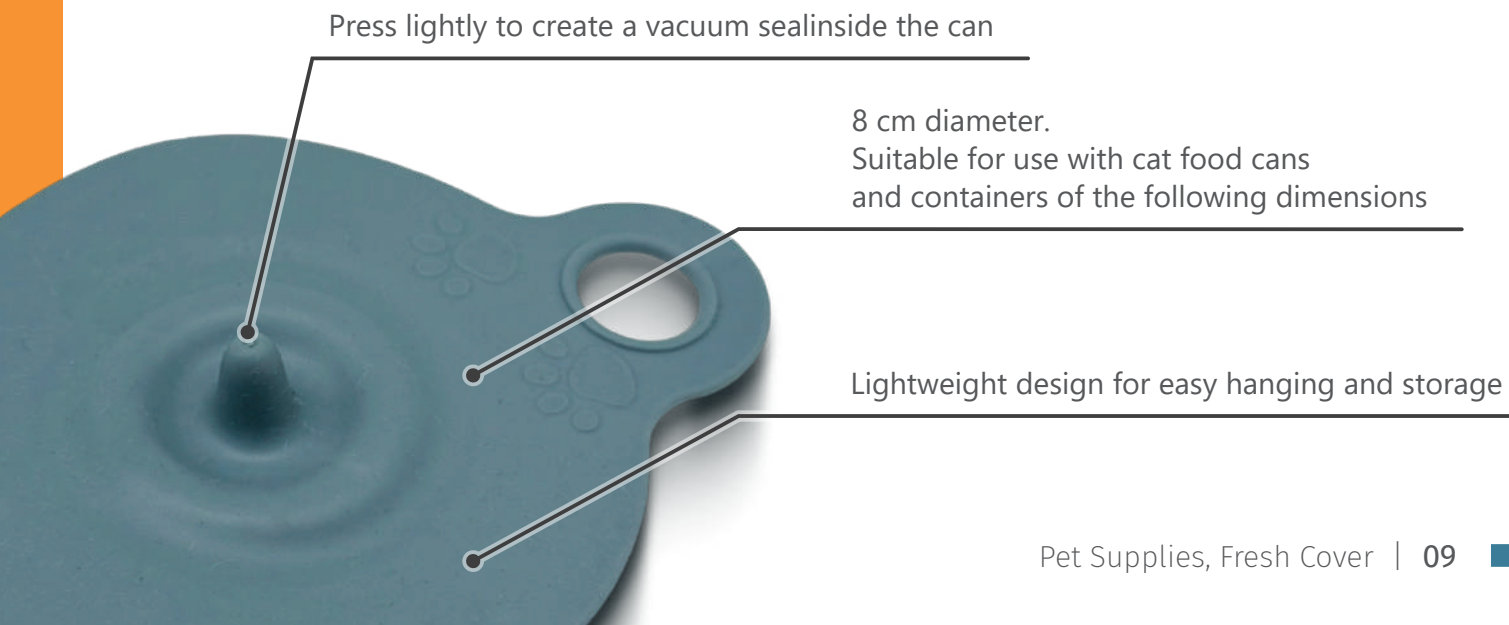

Primary Product Features

Press lightly to create a vacuum seal inside the can

8 cm diameter.
Suitable for use with cat food cans and containers of the following dimensions

Lightweight design for easy hanging and storage